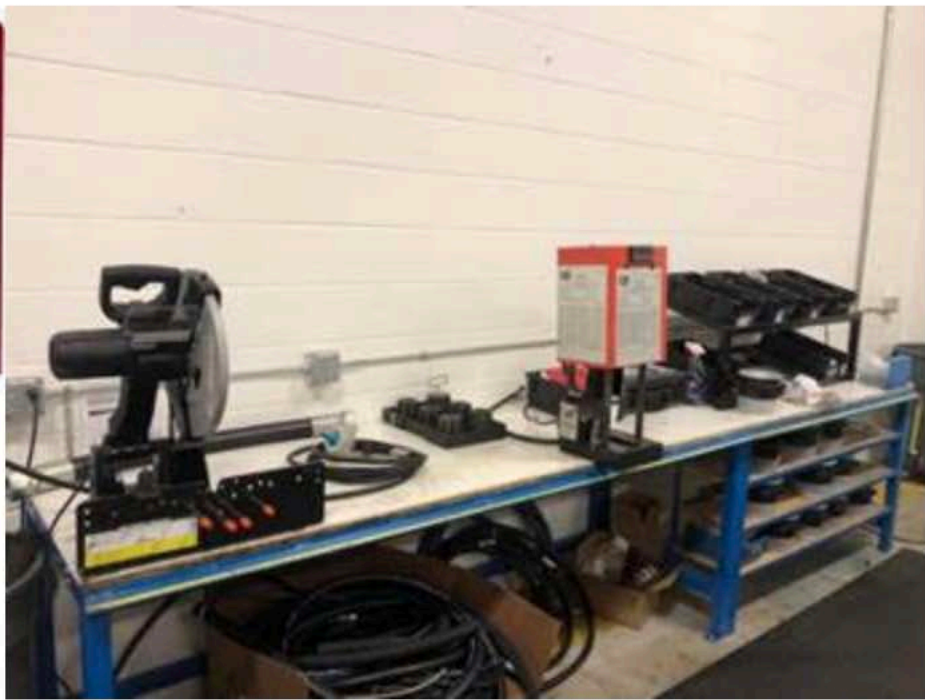

## **SAVE NOW!**

- ***For New Way Dealers we are offering savings on one of our most popular Gates Crimper and a hose and fitting package.***
- ***The New Way equipment dealers will have the Gates original equipment replacement hose and fitting assembly to assist users for the right parts in their equipment.***
- ***Additionally, it offers the industry’s most comprehensive selection of Gates hose products for your refuse trucks and other types of equipment; hoists, containers, compactors, vacuum trucks, and more.***

**Includes All these items:**

- **Gates 707 Crimper, Pump & Dies ( crimping up to 1 ¼”)**
- **Gates Hose Reels and Couplings for replacements on Arm / Body / Chassis on refuse trucks**

\*

**Note : Hose rack, stand, fitting bins table cut-off saw are available.**